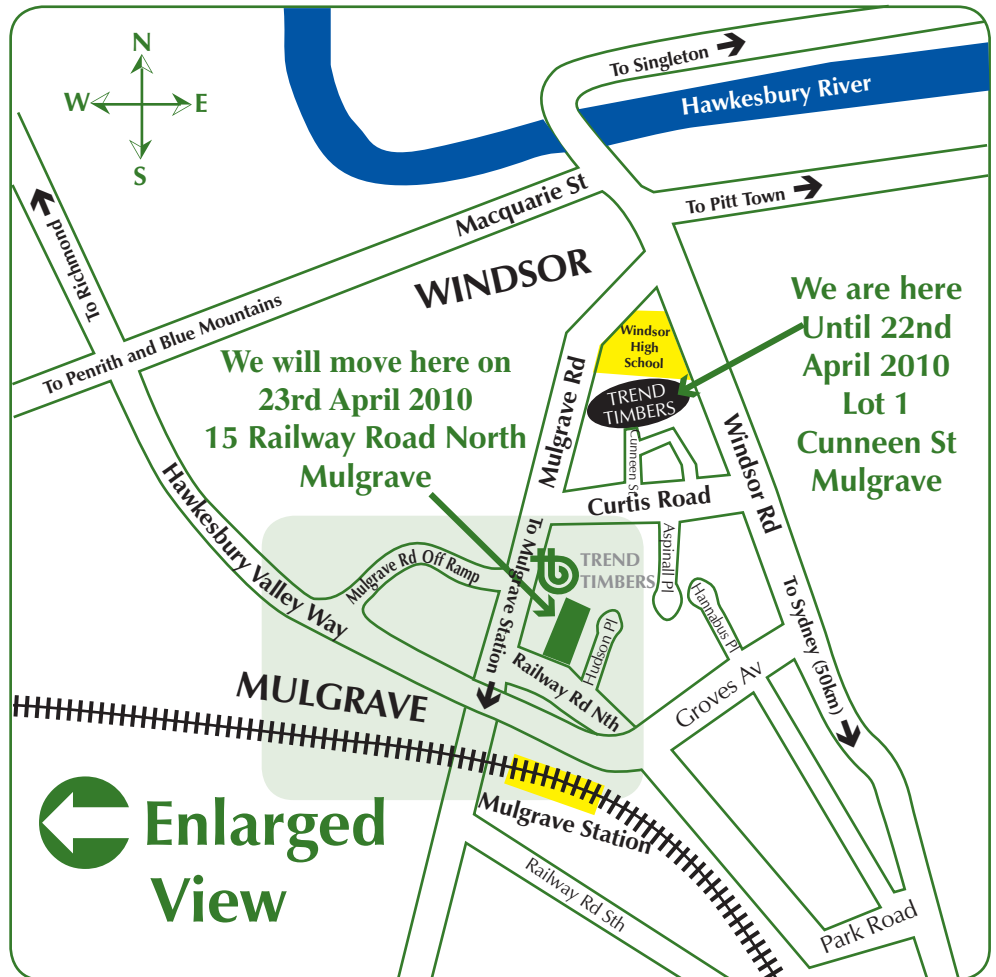

Enlarged View

We are moving on the 23rd April 2010, New Address 15 Railway Road North, Mulgrave NSW 2756

Please Note: The western end of Railway Road North is now a cul-de-sac and should be entered from the Mulgrave Road end.

There are four ways to enter Mulgrave Road

1. Turn off Windsor Road into Mulgrave Road at the Mobile Service Station at McGraths Hill, turning left before going under the bridge (beware school zones apply) into Railway Road North.
2. Turn off Windsor Road into Curtis Road. Proceed to the end and turn left into Mulgrave Road and left again into Railway Road North before the bridge.
3. Turn off Windsor Road into Groves Avenue, signed Richmond/Lithgow. Groves Avenue leads directly into new high level flood free road, Hawkesbury Valley Way. Take the first right off Hawkesbury Valley Way and right again into Mulgrave Road, then first left into Railway Road North.
4. Turn off Hawkesbury Valley Way at the off ramp signed Mulgrave Road. Turn right and first left into Railway Road North.