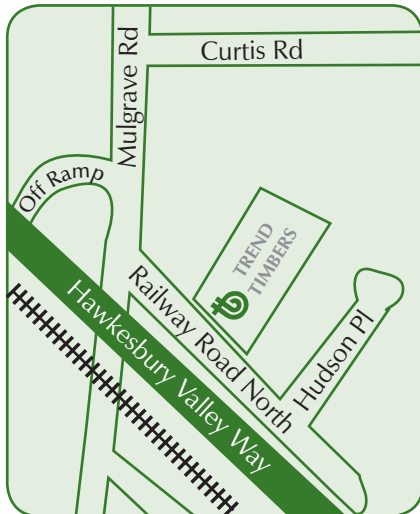

Tools and Lathes

- Wood Turning Lathes
- Wood Turning Tools
- Project Parts
- Wood Carving Tools
- Dust Safety Helmets
- Sharpening Grinders
- Reference Books

25 Years Experience in Lathes Sales & Timber Knowledge Second to None.