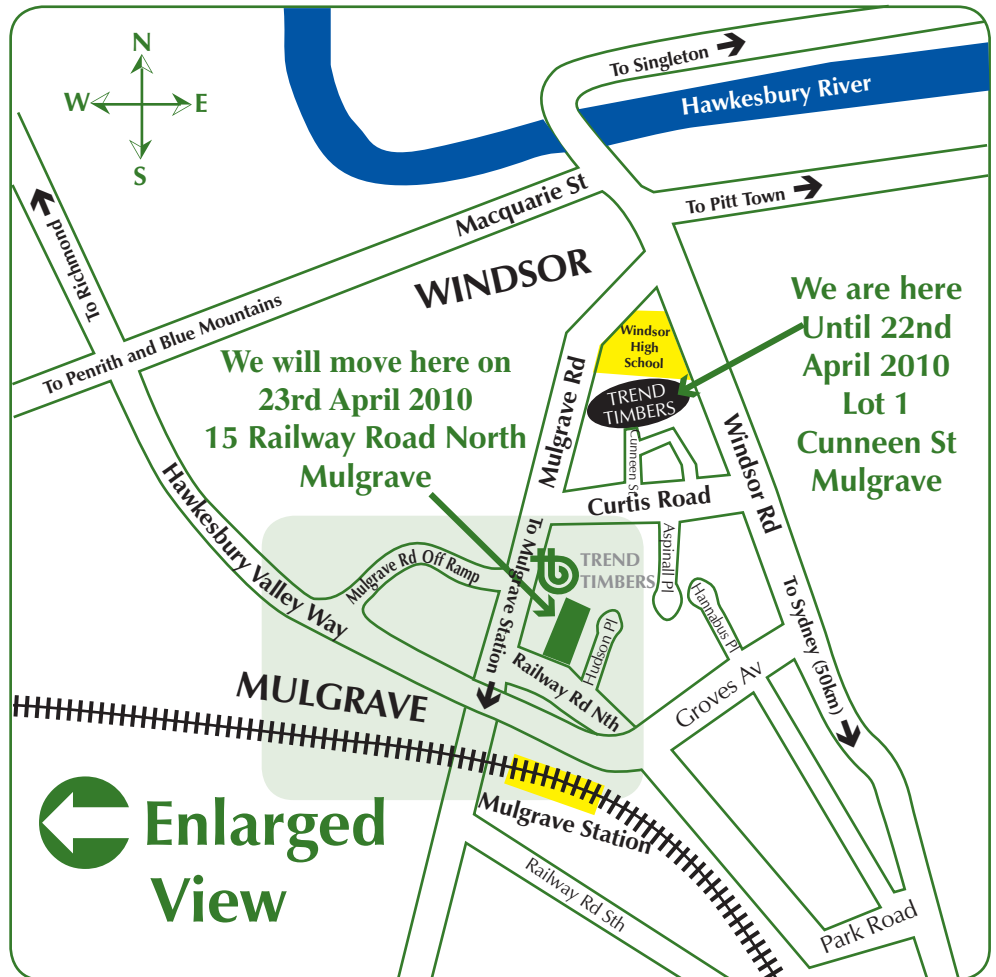

We are moving on the 23rd April 2010, New Address 15 Railway Road North, Mulgrave NSW 2756

Please Note: The western end of Railway Road North is now a cul-de-sac and should be entered from the Mulgrave Road end.

There are four ways to enter Mulgrave Road

1. Turn off Windsor Road into Mulgrave Road at the Mobile Service Station at McGraths Hill, turning left before going under the bridge (beware school zones apply) into Railway Road North.
2. Turn off Windsor Road into Curtis Road. Proceed to the end and turn left into Mulgrave Road and left again into Railway Road North before the bridge.
3. Turn off Windsor Road into Groves Avenue, signed Richmond/Lithgow. Groves Avenue leads directly into new high level flood free road, Hawkesbury Valley Way. Take the first right off Hawkesbury Valley Way and right again into Mulgrave Road, then first left into Railway Road North.
4. Turn off Hawkesbury Valley Way at the off ramp signed Mulgrave Road. Turn right and first left into Railway Road North.